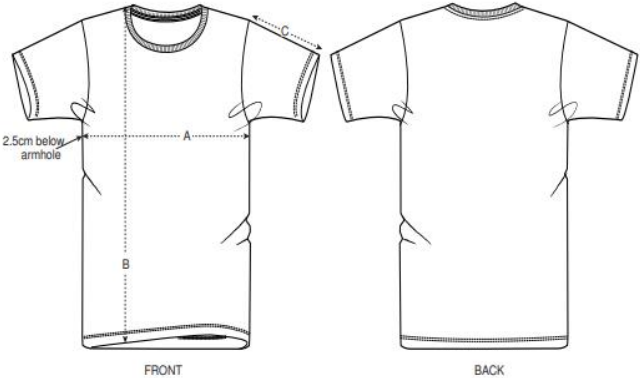

# SIZE GUIDE

## Retro T-Shirt unisex

Specification	XS	S	M	L	XL	XXL
Half Chest	46	49	52	55	58	61
Body Length	66	69	72	74	76	78
Sleeve Length	19.5	20.5	21.5	22.5	22.5	23.5

\*All measurements are in centimeters