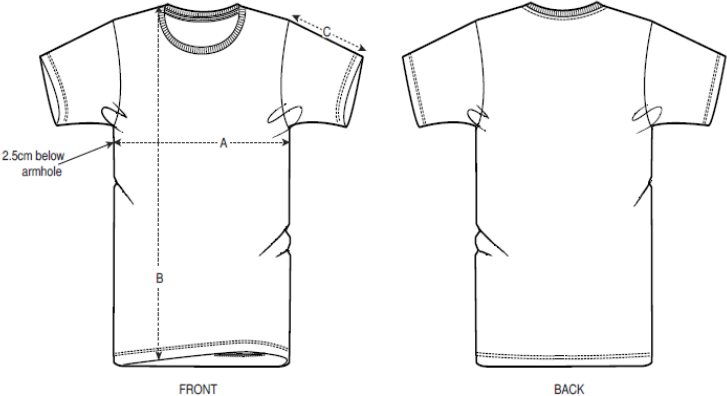

SIZE GUIDE

T-Shirt unisex Eurovision Song Contest 2024

Specification	XS	S	M	L	XL	XXL
Half Chest	47	50	53	56	59	62
Body Length	66	69	72	74	76	78
Sleeve Length	19	20	21	22	22	23

*All measurements are in centimeters