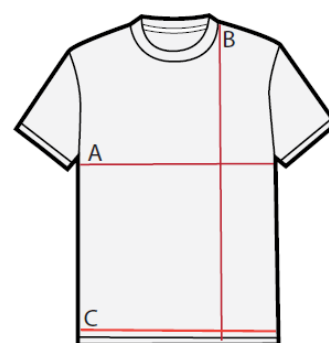

SIZE GUIDE

Hoodie Unisex

Specification	XS	S	M	L	XL	XXL
A. ½ Chest (cm)	46	48	51	54	57	60
B. Length (cm)	67.5	69	71	72.5	74	76
C. ½ Bottom width	38	40	43	48	50	53

Zip Hoodie Unisex

Specification	XS	S	M	L	XL	XXL
A. ½ Chest (cm)	49	52	55	58	61	64
B. Length (cm)	67	69	70	73	75	77
C. ½ Bottom width	45	48	51	54	57	60

(All measurements in centimeters)

SIZE GUIDE

T-Shirt Men

Specification	XS	S	M	L	XL	XXL
A. ½ Chest (cm)		46	49	52	55	58
B. Length (cm)		68.5	70.5	72.5	74.5	76.5
C. ½ Bottom width		46	49	52	55	58

T-Shirt Women

Specification	XS	S	M	L	XL	XXL
A. ½ Chest (cm)	44	46	48	50	52	54
B. Length (cm)	62	64	66	68	70	72
C. ½ Bottom width	44	46	48	50	52	54

(All measurements in centimeters)

SIZE GUIDE

T-Shirt Unisex ESC 2020 Orange

Specification	XS	S	M	L	XL	XXL
A. ½ Chest (cm)		46	49	52	55	58
B. Length (cm)		68.5	70.5	72.5	74.5	76.5
C. ½ Bottom width		46	49	52	55	58

T-Shirt Unisex Open Up Ltd. Edition

Specification	XS	S	M	L	XL	XXL
A. ½ Chest (cm)		52	54	56	58	60
B. Length (cm)		68	70	72	74	76
C. ½ Bottom width		46	49	52	55	58