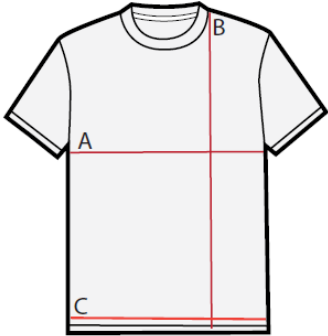

SIZE GUIDE

Hoodie Unisex

Specification	XS	S	M	L	XL	XXL
A. ½ Chest (cm)	46	48	51	54	57	60
B. Length (cm)	67.5	69	71	72.5	74	76
C. ½ Bottom width	38	40	43	48	50	53

Zip Hoodie Unisex

Specification	XS	S	M	L	XL	XXL
A. ½ Chest (cm)	49	52	55	58	61	64
B. Length (cm)	67	69	70	73	75	77
C. ½ Bottom width	45	48	51	54	57	60

(All measurements in centimeters)

SIZE GUIDE

T-Shirt Men

Specification	XS	S	M	L	XL	XXL
A. ½ Chest (cm)		46	49	52	55	58
B. Length (cm)		68.5	70.5	72.5	74.5	76.5
C. ½ Bottom width		46	49	52	55	58

T-Shirt Women

Specification	XS	S	M	L	XL	XXL
A. ½ Chest (cm)	44	46	48	50	52	54
B. Length (cm)	62	64	66	68	70	72
C. ½ Bottom width	44	46	48	50	52	54

(All measurements in centimeters)

SIZE GUIDE

T-Shirt Unisex ESC 2020 Orange

Specification	XS	S	M	L	XL	XXL
A. ½ Chest (cm)		46	49	52	55	58
B. Length (cm)		68.5	70.5	72.5	74.5	76.5
C. ½ Bottom width		46	49	52	55	58

T-Shirt Unisex Open Up Ltd. Edition

Specification	XS	S	M	L	XL	XXL
A. ½ Chest (cm)		52	54	56	58	60
B. Length (cm)		68	70	72	74	76
C. ½ Bottom width		46	49	52	55	58