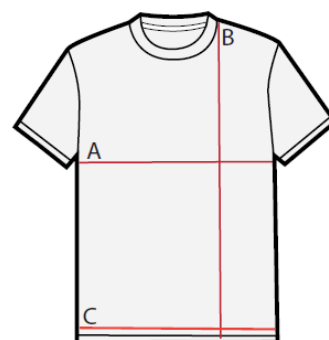

SIZE GUIDE

Hoodie Unisex

Specification	XS	S	M	L	XL	XXL
A. ½ Chest (cm)	46	48	51	54	57	60
B. Length (cm)	67.5	69	71	72.5	74	76
C. ½ Bottom width	38	40	43	48	50	53

Zip Hoodie Unisex

Specification	XS	S	M	L	XL	XXL
A. ½ Chest (cm)	49	52	55	58	61	64
B. Length (cm)	67	69	70	73	75	77
C. ½ Bottom width	45	48	51	54	57	60

(All measurements in centimeters)

SIZE GUIDE

T-Shirt Men

Specification	XS	S	M	L	XL	XXL
A. ½ Chest (cm)		46	49	52	55	58
B. Length (cm)		68.5	70.5	72.5	74.5	76.5
C. ½ Bottom width		46	49	52	55	58

T-Shirt Women

Specification	XS	S	M	L	XL	XXL
A. ½ Chest (cm)	44	46	48	50	52	54
B. Length (cm)	62	64	66	68	70	72
C. ½ Bottom width	44	46	48	50	52	54

(All measurements in centimeters)

SIZE GUIDE

T-Shirt Unisex ESC 2020 Orange

Specification	XS	S	M	L	XL	XXL
A. ½ Chest (cm)		46	49	52	55	58
B. Length (cm)		68.5	70.5	72.5	74.5	76.5
C. ½ Bottom width		46	49	52	55	58

T-Shirt Unisex Open Up Ltd. Edition

Specification	XS	S	M	L	XL	XXL
A. ½ Chest (cm)		52	54	56	58	60
B. Length (cm)		68	70	72	74	76
C. ½ Bottom width		46	49	52	55	58