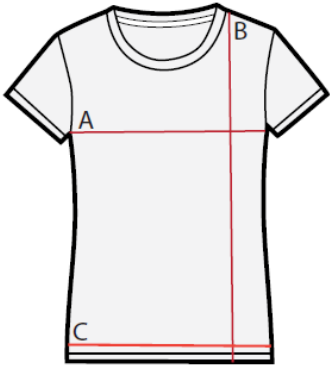

SIZE GUIDE

Hoodie Unisex

Specification	XS	S	M	L	XL	XXL
A. ½ Chest (cm)	46	48	51	54	57	60
B. Length (cm)	67.5	69	71	72.5	74	76
C. ½ Bottom width	38	40	43	48	50	53

Zip Hoodie Unisex

Specification	XS	S	M	L	XL	XXL
A. ½ Chest (cm)	49	52	55	58	61	64
B. Length (cm)	67	69	70	73	75	77
C. ½ Bottom width	45	48	51	54	57	60

(All measurements in centimeters)

SIZE GUIDE

T-Shirt Men

Specification	XS	S	M	L	XL	XXL
A. ½ Chest (cm)		46	49	52	55	58
B. Length (cm)		68.5	70.5	72.5	74.5	76.5
C. ½ Bottom width		46	49	52	55	58

T-Shirt Women

Specification	XS	S	M	L	XL	XXL
A. ½ Chest (cm)	44	46	48	50	52	54
B. Length (cm)	62	64	66	68	70	72
C. ½ Bottom width	44	46	48	50	52	54

(All measurements in centimeters)

SIZE GUIDE

T-Shirt Unisex ESC 2020 Orange

Specification	XS	S	M	L	XL	XXL
A. ½ Chest (cm)		46	49	52	55	58
B. Length (cm)		68.5	70.5	72.5	74.5	76.5
C. ½ Bottom width		46	49	52	55	58

T-Shirt Unisex Open Up Ltd. Edition

Specification	XS	S	M	L	XL	XXL
A. ½ Chest (cm)		52	54	56	58	60
B. Length (cm)		68	70	72	74	76
C. ½ Bottom width		46	49	52	55	58