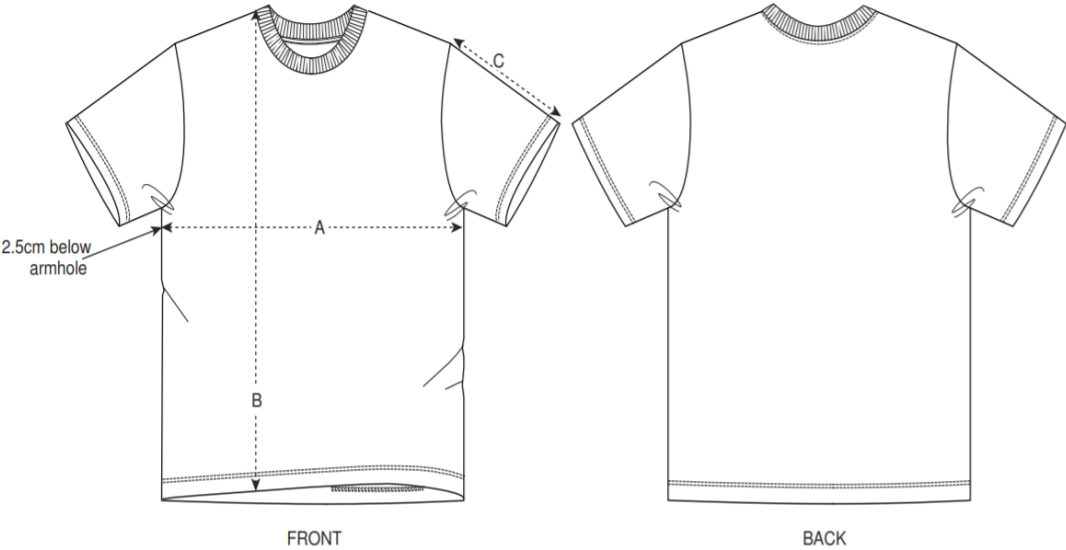

# SIZE GUIDE T-SHIRT "FUSER", STANLEY/STELLA

	SIZES	XS	S	M	L	XL	XXL
<b>A</b>	HALF CHEST	51.5	54.5	57.5	60.5	63.5	69.5
<b>B</b>	BODY LENGTH	64	67.5	71	73	75	77
<b>C</b>	SLEEVE LENGTH	21	22	23	24	24	25