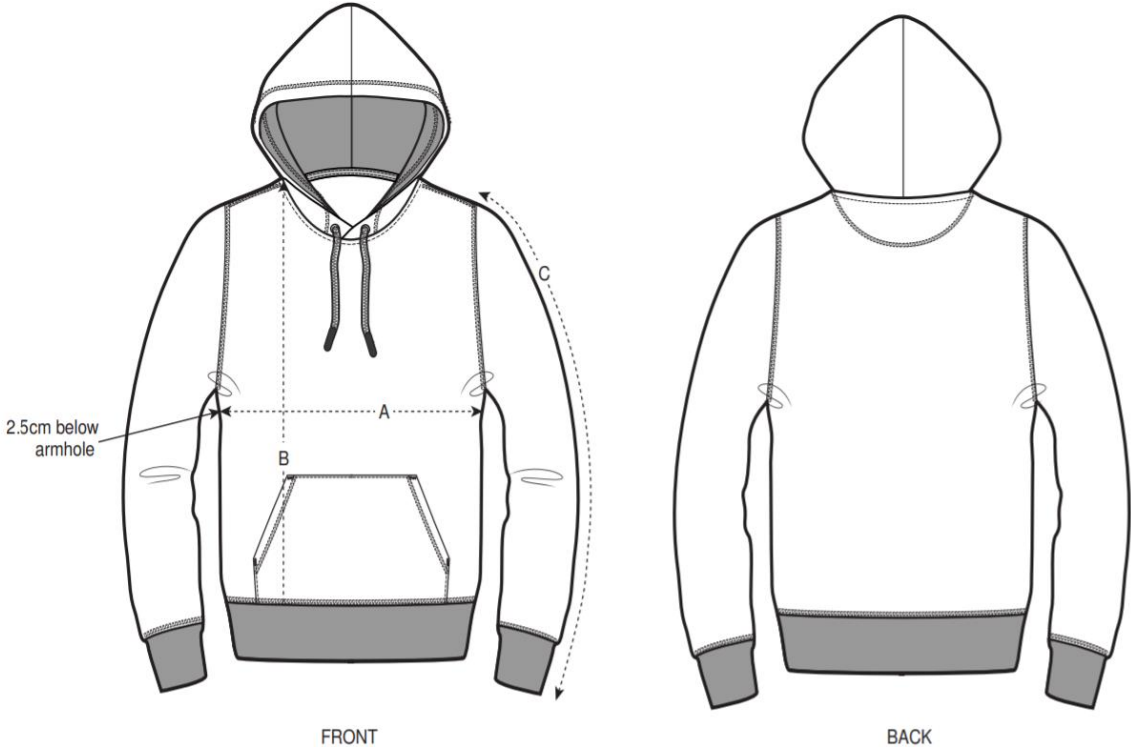

SIZE GUIDE HOODIE “DRUMMER”, STANLEY/STELLA

| | SIZES | XS | S | M | L | XL | XXL |
|----------|---------------|------|------|------|----|------|-----|
| A | HALF CHEST | 49 | 51.5 | 54 | 57 | 60 | 63 |
| B | BODY LENGTH | 63 | 66 | 70 | 72 | 74 | 76 |
| C | SLEEVE LENGTH | 61.5 | 64 | 65.5 | 67 | 68.5 | 70 |