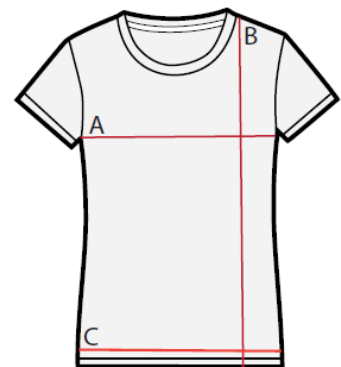

SIZE GUIDE

T-Shirt Men

Specification	XS	S	M	L	XL	XXL
A. ½ Chest (cm)		46	49	52	55	58
B. Length (cm)		68.5	70.5	72.5	74.5	76.5
C. ½ Bottom width		46	49	52	55	58

T-Shirt Women

Specification	XS	S	M	L	XL	XXL
A. ½ Chest (cm)	44	46	48	50	52	54
B. Length (cm)	62	64	66	68	70	72
C. ½ Bottom width	44	46	48	50	52	54

(All measurements in centimeters)