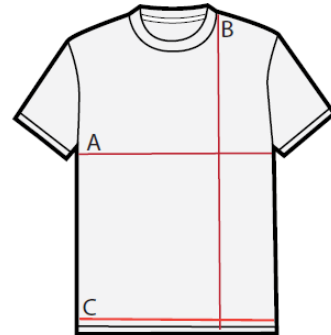

SIZE GUIDE

T-Shirt Men

Specification	XS	S	M	L	XL	XXL
A. ½ Chest (cm)		46	49	52	55	58
B. Length (cm)		68.5	70.5	72.5	74.5	76.5
C. ½ Bottom width		46	49	52	55	58

T-Shirt Women

Specification	XS	S	M	L	XL	XXL
A. ½ Chest (cm)	44	46	48	50	52	54
B. Length (cm)	62	64	66	68	70	72
C. ½ Bottom width	44	46	48	50	52	54

(All measurements in centimeters)