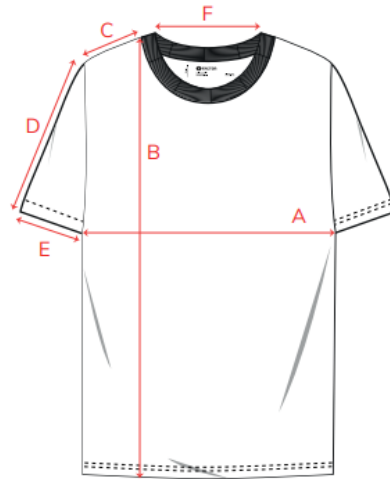

SIZE GUIDE

T-shirt Men

Specification	S	M	L	XL	XXL
Length (B)	70	72.5	75	77.5	80
Chest (A)	50.5	52.5	55.5	58	61
Shoulder (C)	14	15	16	17	17
Sleeve (D)	19.5	20.5	21.5	22.5	23.5
Sleeve Opening (E)	15	16	18	20	22
Neck Width (F)	17	18	19.5	20.5	21.5

SIZE GUIDE

T-shirt Women

Specification	XS	S	M	L	XL
Length (B)	61.5	63	65	67	69
Chest (A)	41.5	43	46	49	51
Shoulder (C)	7.5	8	8	8.5	9
Sleeve (D)	14	14.5	14.5	15	15.5
Sleeve Opening (E)	12.5	13.5	14.5	15.5	16