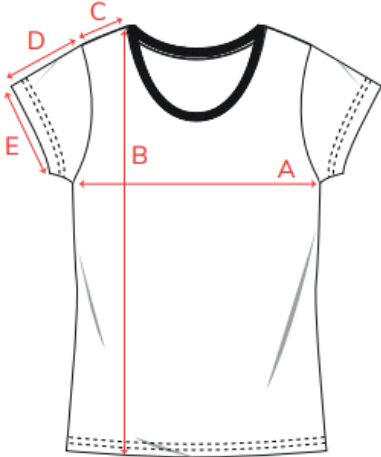

SIZE GUIDE

T-shirt Men

Specification	S	M	L	XL	XXL
Length (B)	70	72.5	75	77.5	80
Chest (A)	50.5	52.5	55.5	58	61
Shoulder (C)	14	15	16	17	17
Sleeve (D)	19.5	20.5	21.5	22.5	23.5
Sleeve Opening (E)	15	16	18	20	22
Neck Width (F)	17	18	19.5	20.5	21.5

SIZE GUIDE

T-shirt Women

Specification	XS	S	M	L	XL
Length (B)	61.5	63	65	67	69
Chest (A)	41.5	43	46	49	51
Shoulder (C)	7.5	8	8	8.5	9
Sleeve (D)	14	14.5	14.5	15	15.5
Sleeve Opening (E)	12.5	13.5	14.5	15.5	16