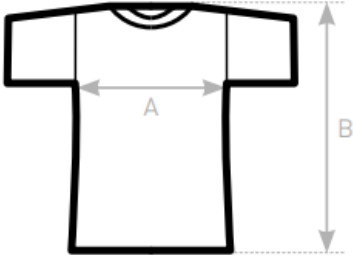

SIZE GUIDE

T-Shirt Event Design - Lorenzo

Specification	S	M	L	XL	XXL
A. ½ Chest	47	50	53	56	59
B. Body Length	70	72	74	76	78

(all measurements are in cm)